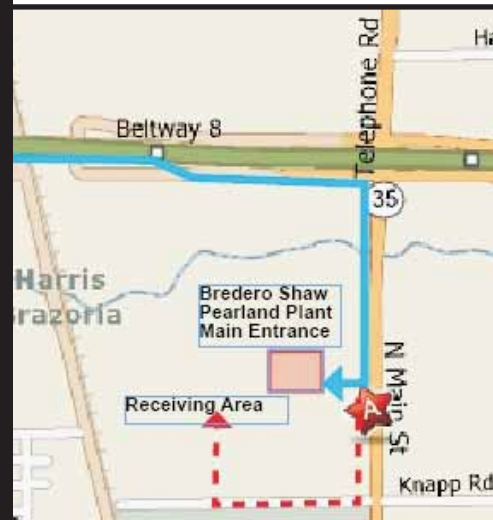

Driving Directions:

Directions from George Bush Intercontinental Airport or Bredero Shaw Houston main office:

1. S on JFK Boulevard
2. E on Beltway 8 (N Sam Houston Pkwy.)
3. S on US 59 (Eastex Freeway)
4. S on 288 (just passed Downtown Houston)
5. E on Beltway 8. Exit Telephone Rd.
6. Right on Telephone Rd./Main St. at the traffic light.

Office Main Entrance: mid-block on the right off Main St.

Shipping & Receiving: continue to Knapp Rd. traffic light. Turn right on Knapp Rd. Entrance on the right.